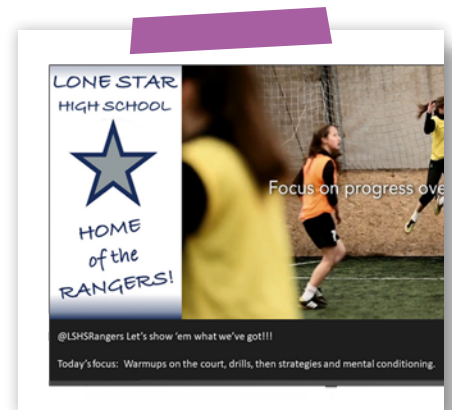

newline

All Stars

NEW 2024

The newest addition to Newline universe of solutions, an innovation that's touchless but brimming with impact.

NEXT-GEN **DIGITAL SIGNAGE**

STV represents a non-touch display evolution with 4K HD resolution, a 1 mm ultra-thin bezel, and High Dynamic Range. Collaborate seamlessly through wireless casting on various devices, enhanced by the embedded file management app. The high screen-to-body ratio ensures a distinctive viewing experience. Elevate presentations with Newline VCS, a digital broadcast network transforming schools and businesses into unified visual communication hubs.

NEWLINE SOFTWARE ECOSYSTEM

Immerse your audience with our dynamic software duo: Cast+ is your gateway to effortless content casting, enabling a visually stunning and immersive experience. Meanwhile, VCS allows you to broadcast important and engaging messages directly through your Newline panel, eliminating the need for a separate media player. Make every interaction impactful!